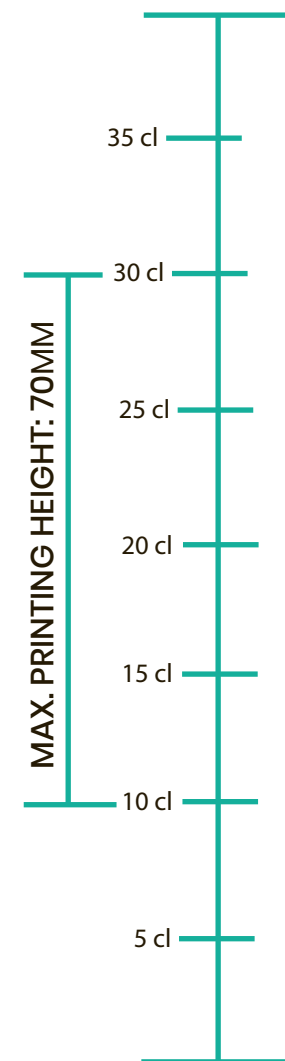

## DIGITAL

**Cup surface:** 138 x 198 mm  
**Max printing:** 70 x 202 mm

REFERENCE:

ECO400
--------

LOGO

LOGO
------

PANTONE :

LOGO DIMENSIONS(MM) :

HEIGHT	WIDTH

 CUP TOP  
 HEIGHT: 138MM

MAX. PRINTING WIDTH: 202MM

BASE OF THE CUP: 0MM

\*graduations are optional.

PRINTING:

DIGITAL
---------

QUANTITIES: