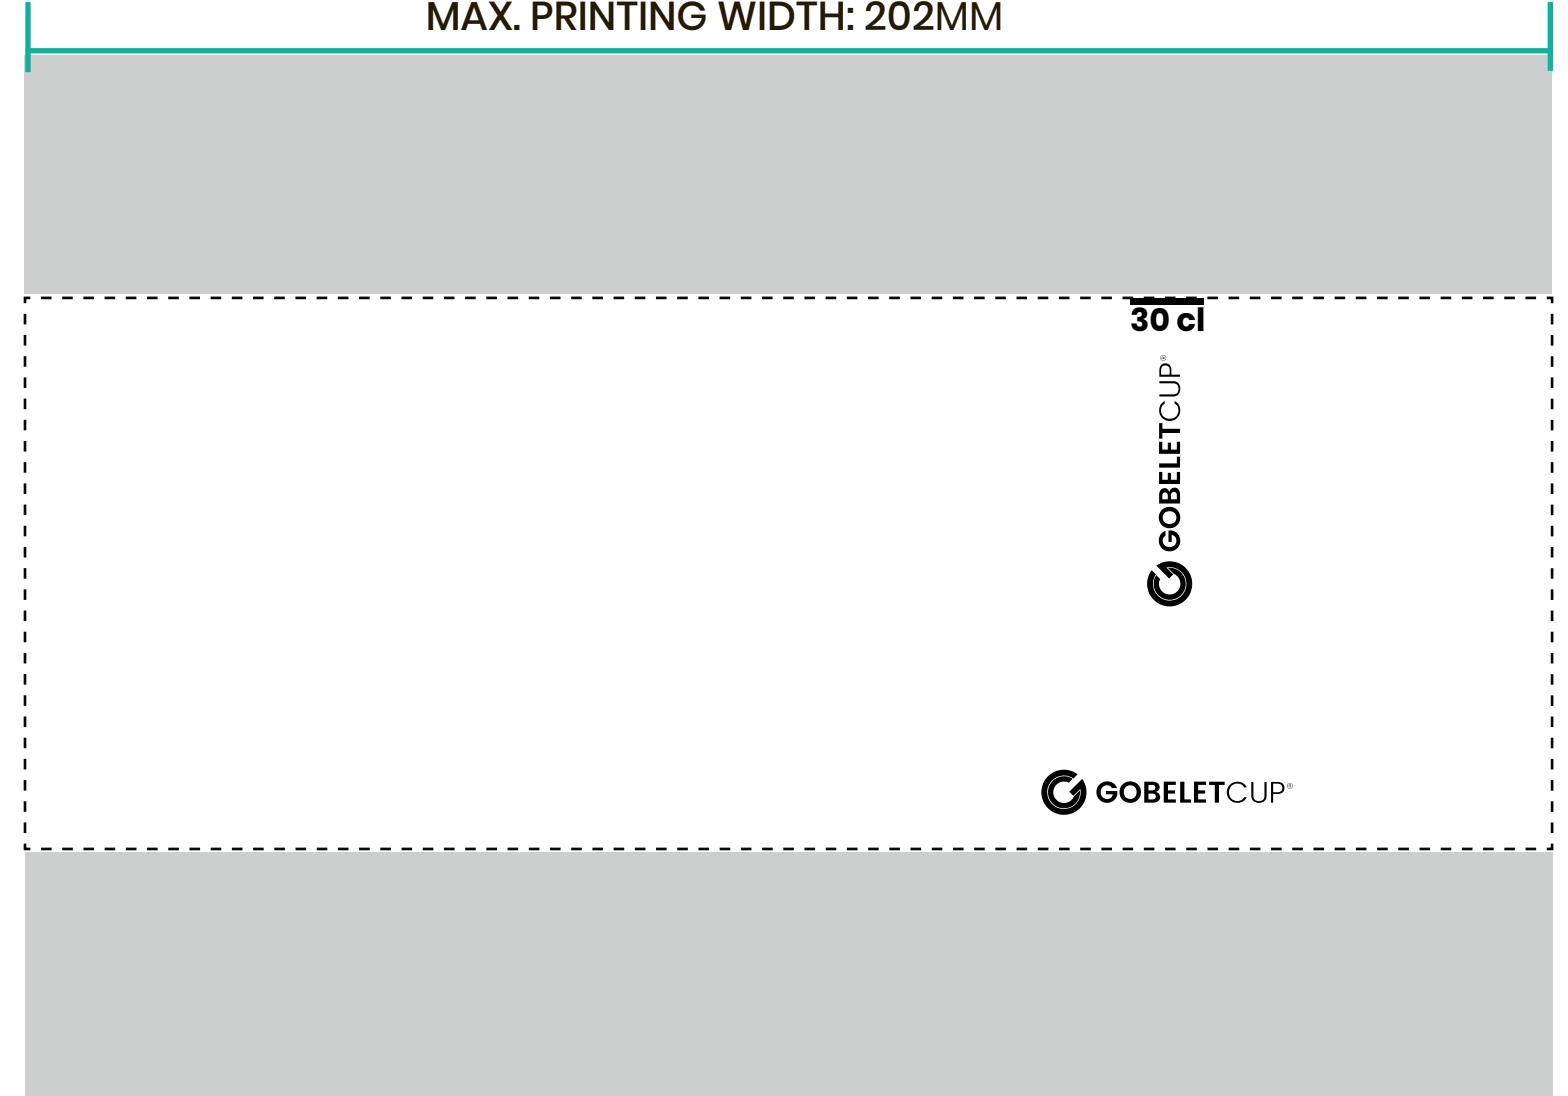

## DIGITAL

**Cup surface:** 138 x 198 mm  
**Max printing:** 70 x 202 mm

REFERENCE:

ECO400
--------

LOGO

LOGO
------

PANTONE :

LOGO DIMENSIONS(MM) :

HEIGHT	WIDTH

 CUP TOP  
 HEIGHT: 138MM

MAX. PRINTING WIDTH: 202MM

BASE OF THE CUP: 0MM

\*graduations are optional.

PRINTING:

DIGITAL
---------

QUANTITIES: