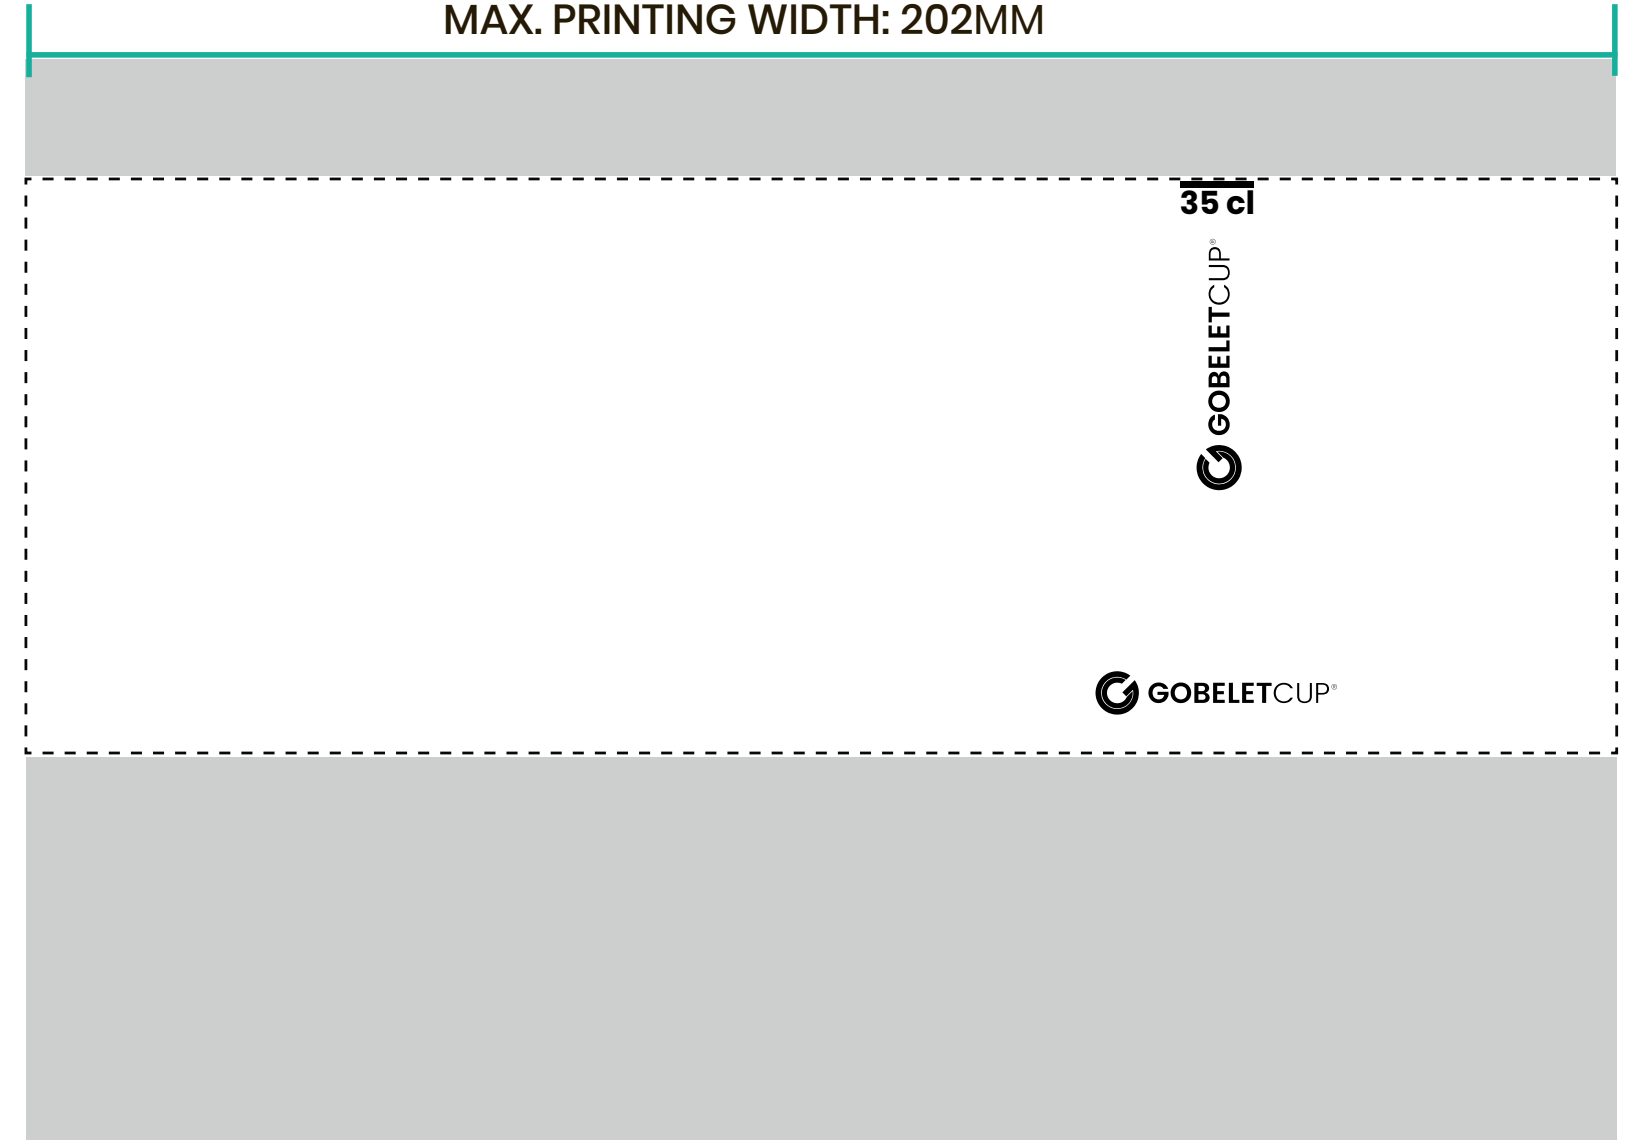

PPP | PRE-PRESS PROOF - N°XXX

DIGITAL

Cup surface : 138 x 198 mm
Max printing : 70 x 202 mm

REFERENCE:

LOGO

PANTONE :

LOGO DIMENSIONS(MM) :

HEIGHT	WIDTH

 CUP TOP
 HEIGHT: 138MM

MAX. PRINTING WIDTH: 202MM

BASE OF THE CUP: 0MM

*graduations are optional.

PRINTING:

QUANTITIES:

COMMERCIAL NAME:

QUOTE N°