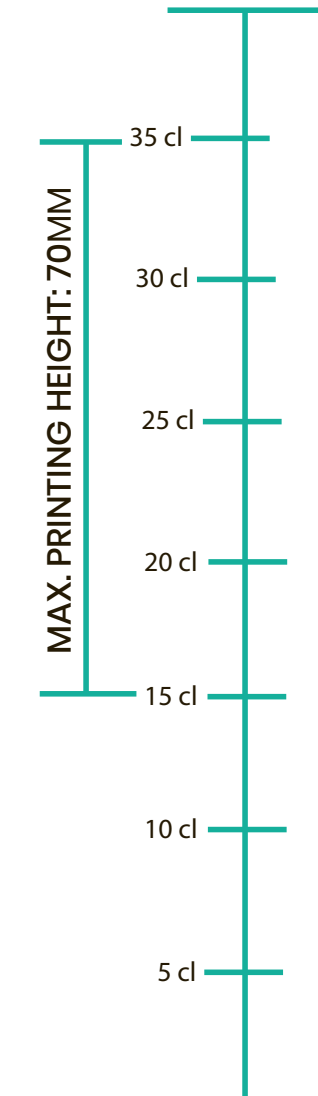

PPP | PRE-PRESS PROOF - N°XXX

DIGITAL

Cup surface : 138 x 198 mm
Max printing : 70 x 202 mm

REFERENCE:

LOGO

PANTONE :

LOGO DIMENSIONS(MM) :

HEIGHT	WIDTH

 CUP TOP
 HEIGHT: 138MM

MAX. PRINTING WIDTH: 202MM

BASE OF THE CUP: 0MM

*graduations are optional.

PRINTING:

QUANTITIES:

COMMERCIAL NAME:

QUOTE N°