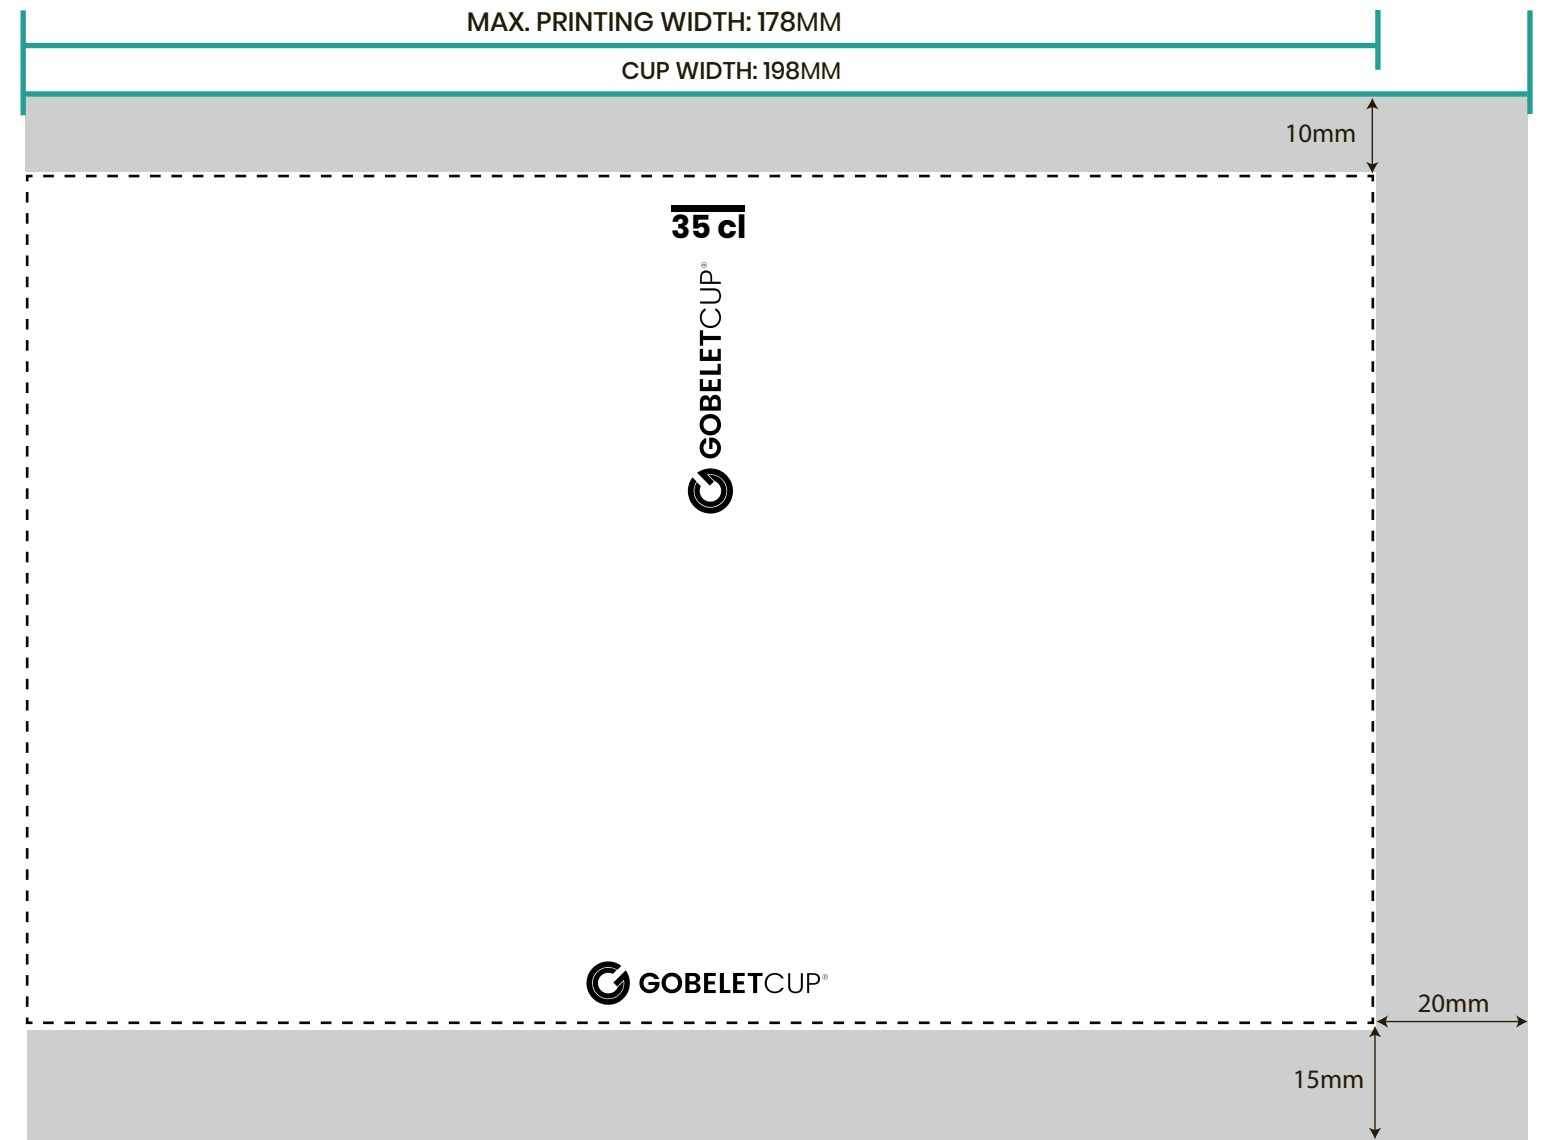

PPP | PRE-PRESS PROOF - N°XXX

SILKSCREEN

 Cup surface: 138 x 198 mm
 Max printing: 112 x 178 mm

REFERENCE:

ECO400

LOGO

LOGO

PANTONE :

BLACK	

LOGO DIMENSIONS(MM) :

HEIGHT	WIDTH

*graduations are optional.

PRINTING:

SILKSCREEN

QUANTITIES:

--