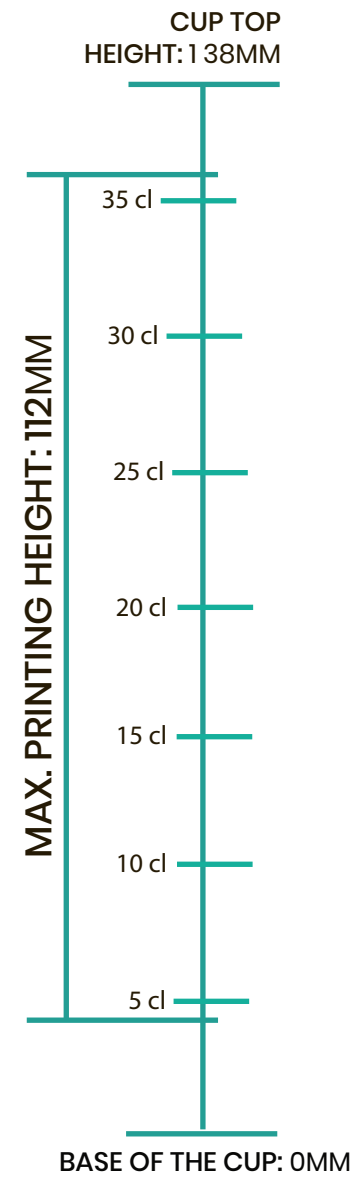

PPP | PRE-PRESS PROOF - N°XXX

SILKSCREEN

 Cup surface: 138 x 198 mm
 Max printing: 112 x 178 mm

REFERENCE:

ECO400

LOGO

LOGO

PANTONE :

BLACK	

LOGO DIMENSIONS(MM) :

HEIGHT	WIDTH

*graduations are optional.

PRINTING:

SILKSCREEN

QUANTITIES:

--